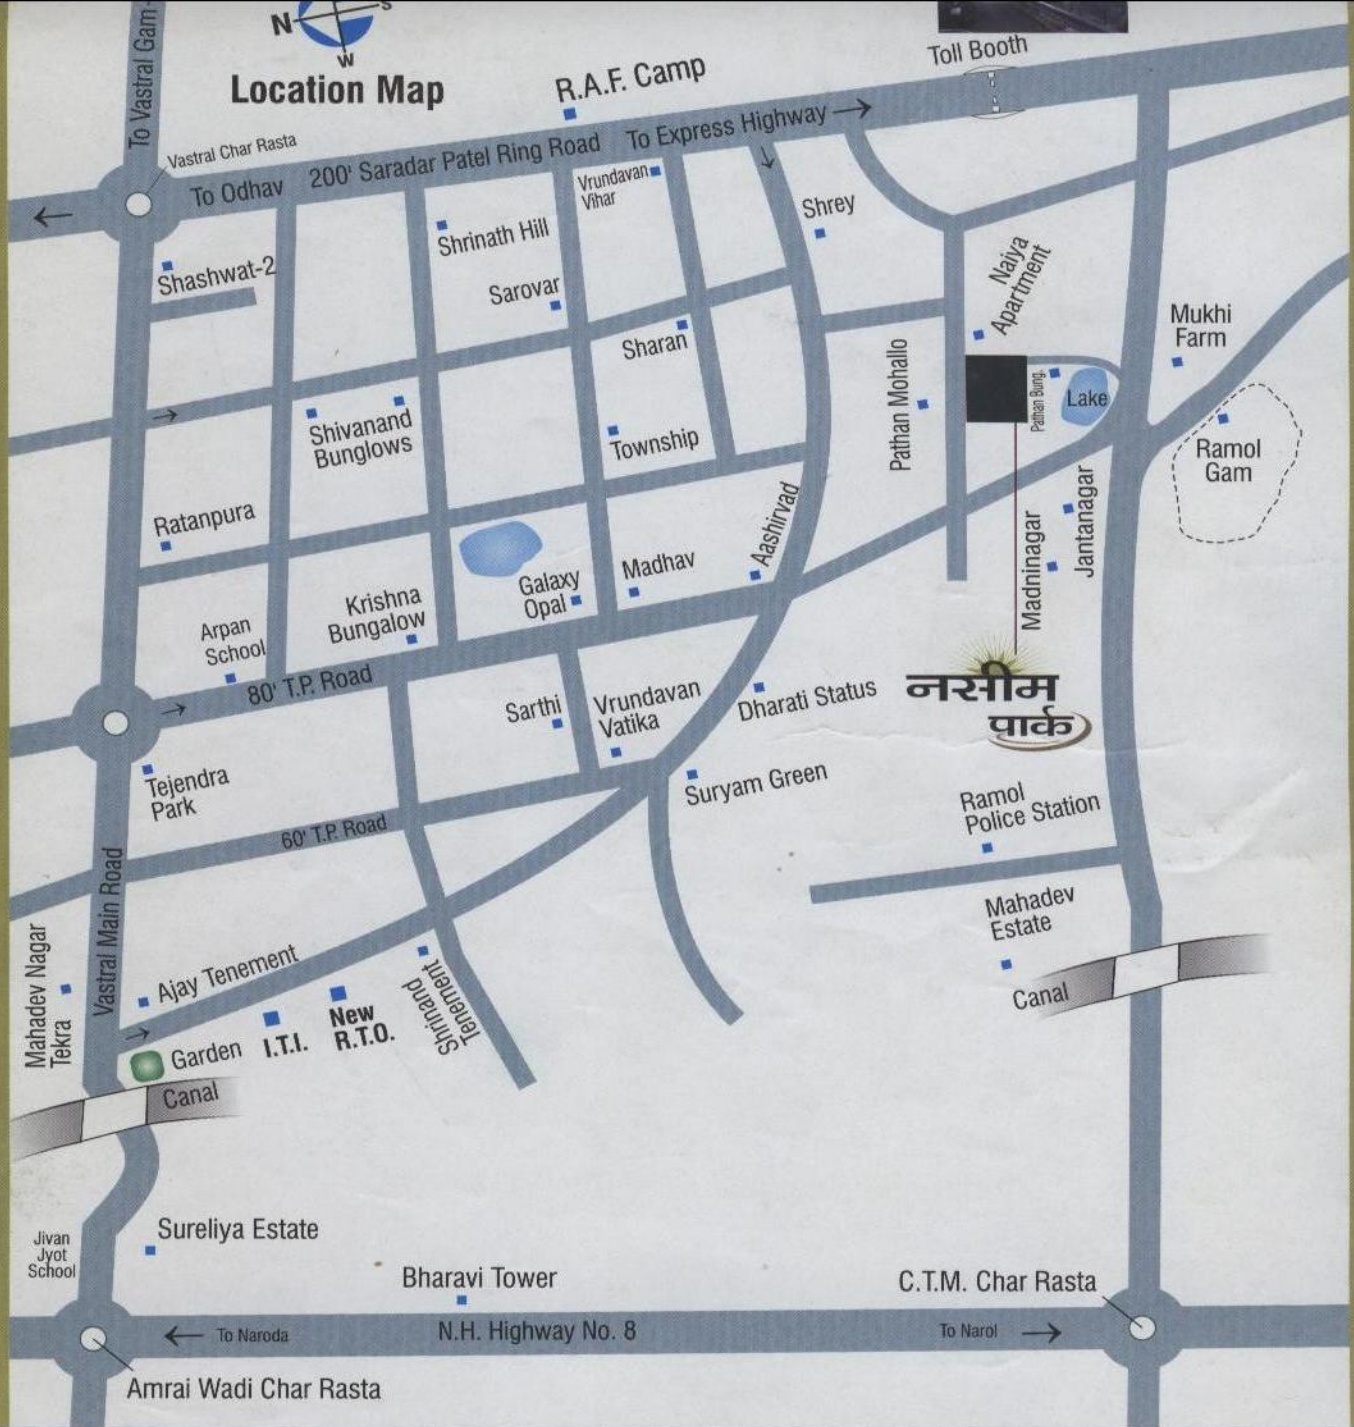

नसीम पार्क

1 & 2 BHK APARTMENT & SHOPS

(@ Ramol)

इकत मुस्लीम भाईओ माटे पुश जणर

Loan Paper Available

N.A., N.O.C.
Plan Pass
Title Clear

नशीम पार्क

1 & 2 BHK APARTMENT & SHOPS | Amenities

* Decent Entrance Gate With Security Cabin

* Senior Citizen Sitting * 24 Hours Water

- * Children Drop Zone
- * R.C.C./Paved Road With Street Light
- * Gajebo & Walk-way
- * Children Play Area
- * Supply
- * Lift To Each Block

नसीम
पार्क

Site :-

Nasim Park, Opp. Pathan Mohallo, Ramol Ring Rod Toll Plaza, Ramol, Ahmedabad